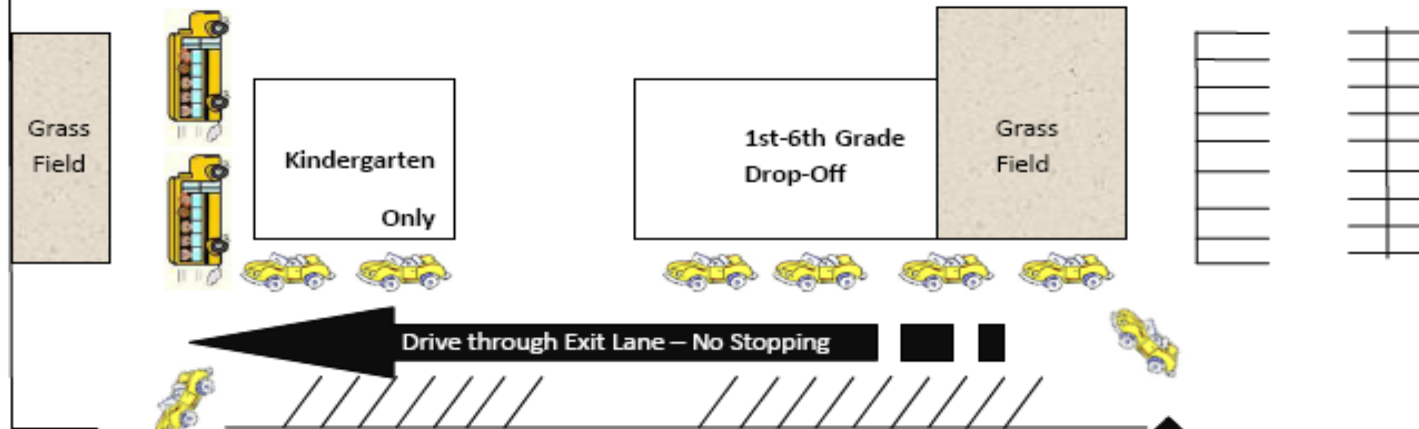

Parent Pick-up & Drop-Off Procedures

To Amargosa ↑

Seneca Rd.

MORNING DROP-OFF

To El Evado ↓

Parent Pick-up & Drop-Off Procedures

To Amargosa ↑

AFTERNOON PICK-UP

Seneca Rd.

Kinder Only

Student Pick-up Area for last names A - K

Student Pick-up Area for last names L - Z

Del Gado

To El Evado ↓